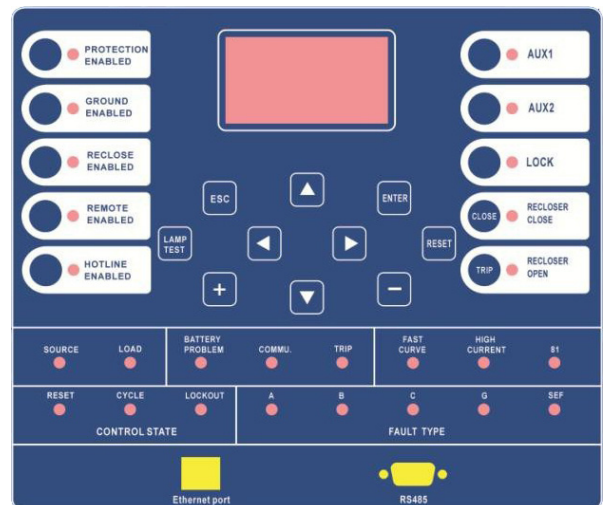

2. About OPEN/CLOSE operation

- ▲ It's not allowed to repeat press the Open/Close button continuously without intermission.
- ▲ Please contact us in time, frequent operation will burn the controller components