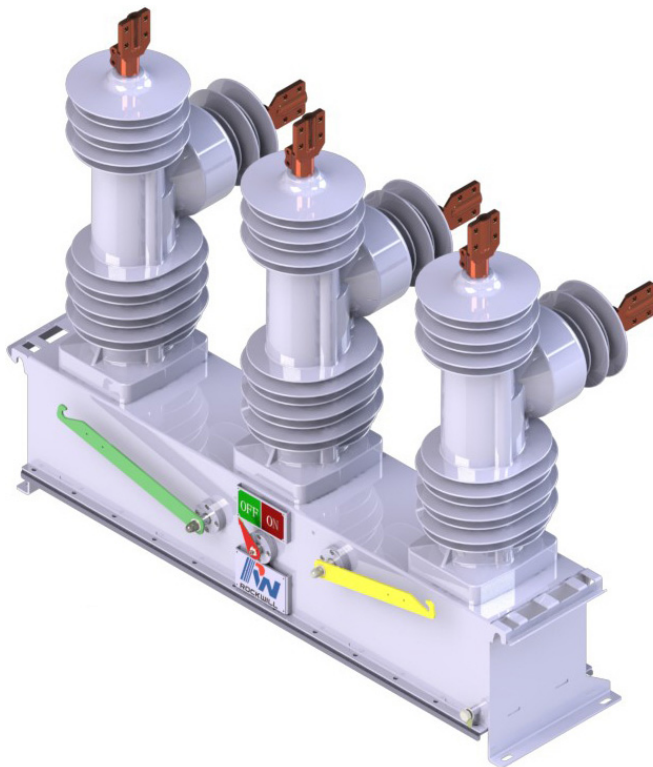

# RCW<sup>+</sup>

Pole mounted vacuum Recloser

Full gas filled protection, with manual closing device